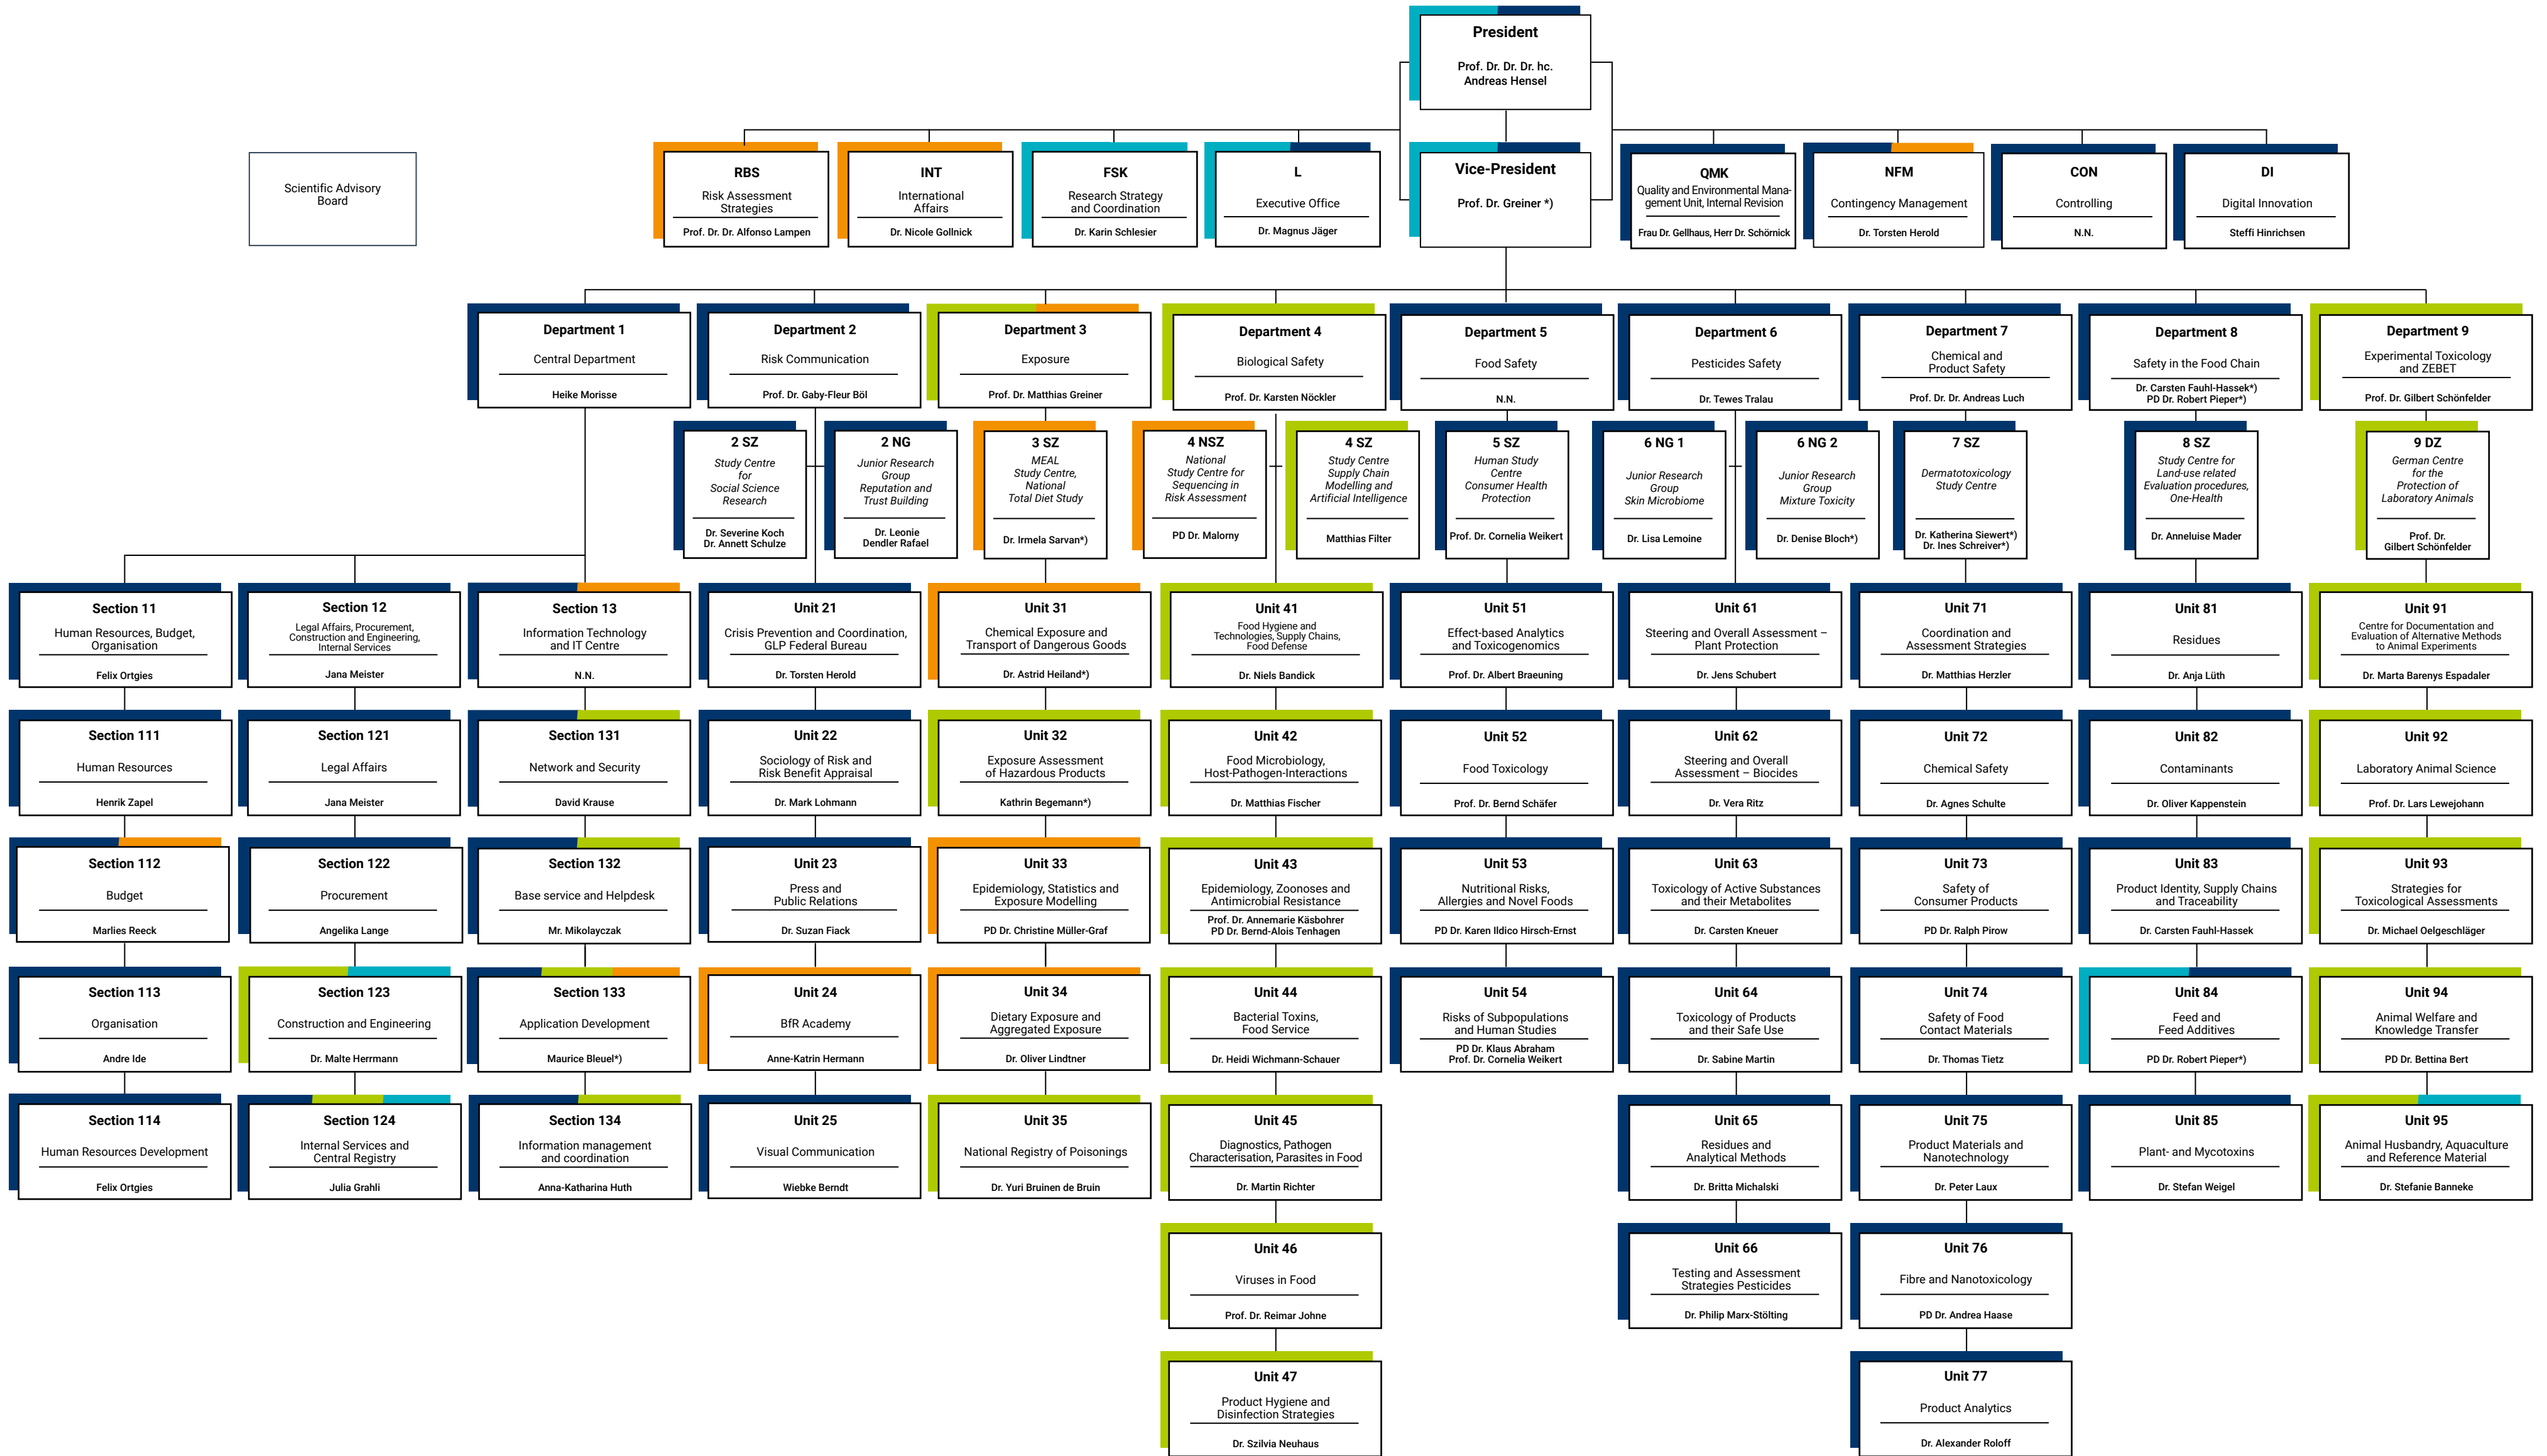

Organisation Chart and Locations German Federal Institute for Risk Assessment (BfR)

* Temporary appointment or entrusted with the performance of tasks
) Reporting

Locations

- Berlin Jungfernheide**
 Max-Dohrn-Straße 8–10
 10589 Berlin
 GERMANY
 Phone +49 30 18412-0
 Fax +49 30 18412-99099
- Berlin Marienfelde**
 Diedersdorfer Weg 1
 12277 Berlin
 GERMANY
 Phone +49 30 18412-0
 Fax +49 30 18412-99099
- Berlin Alt-Marienfelde**
 Alt-Marienfelde 17–21
 12277 Berlin
 GERMANY
 Phone +49 30 18412-0
 Fax +49 30 18412-99099
- Berlin Nahmitzer Damm**
 Nahmitzer Damm 12
 12277 Berlin
 GERMANY
 Phone +49 30 18412-0
 Fax +49 30 18412-99099