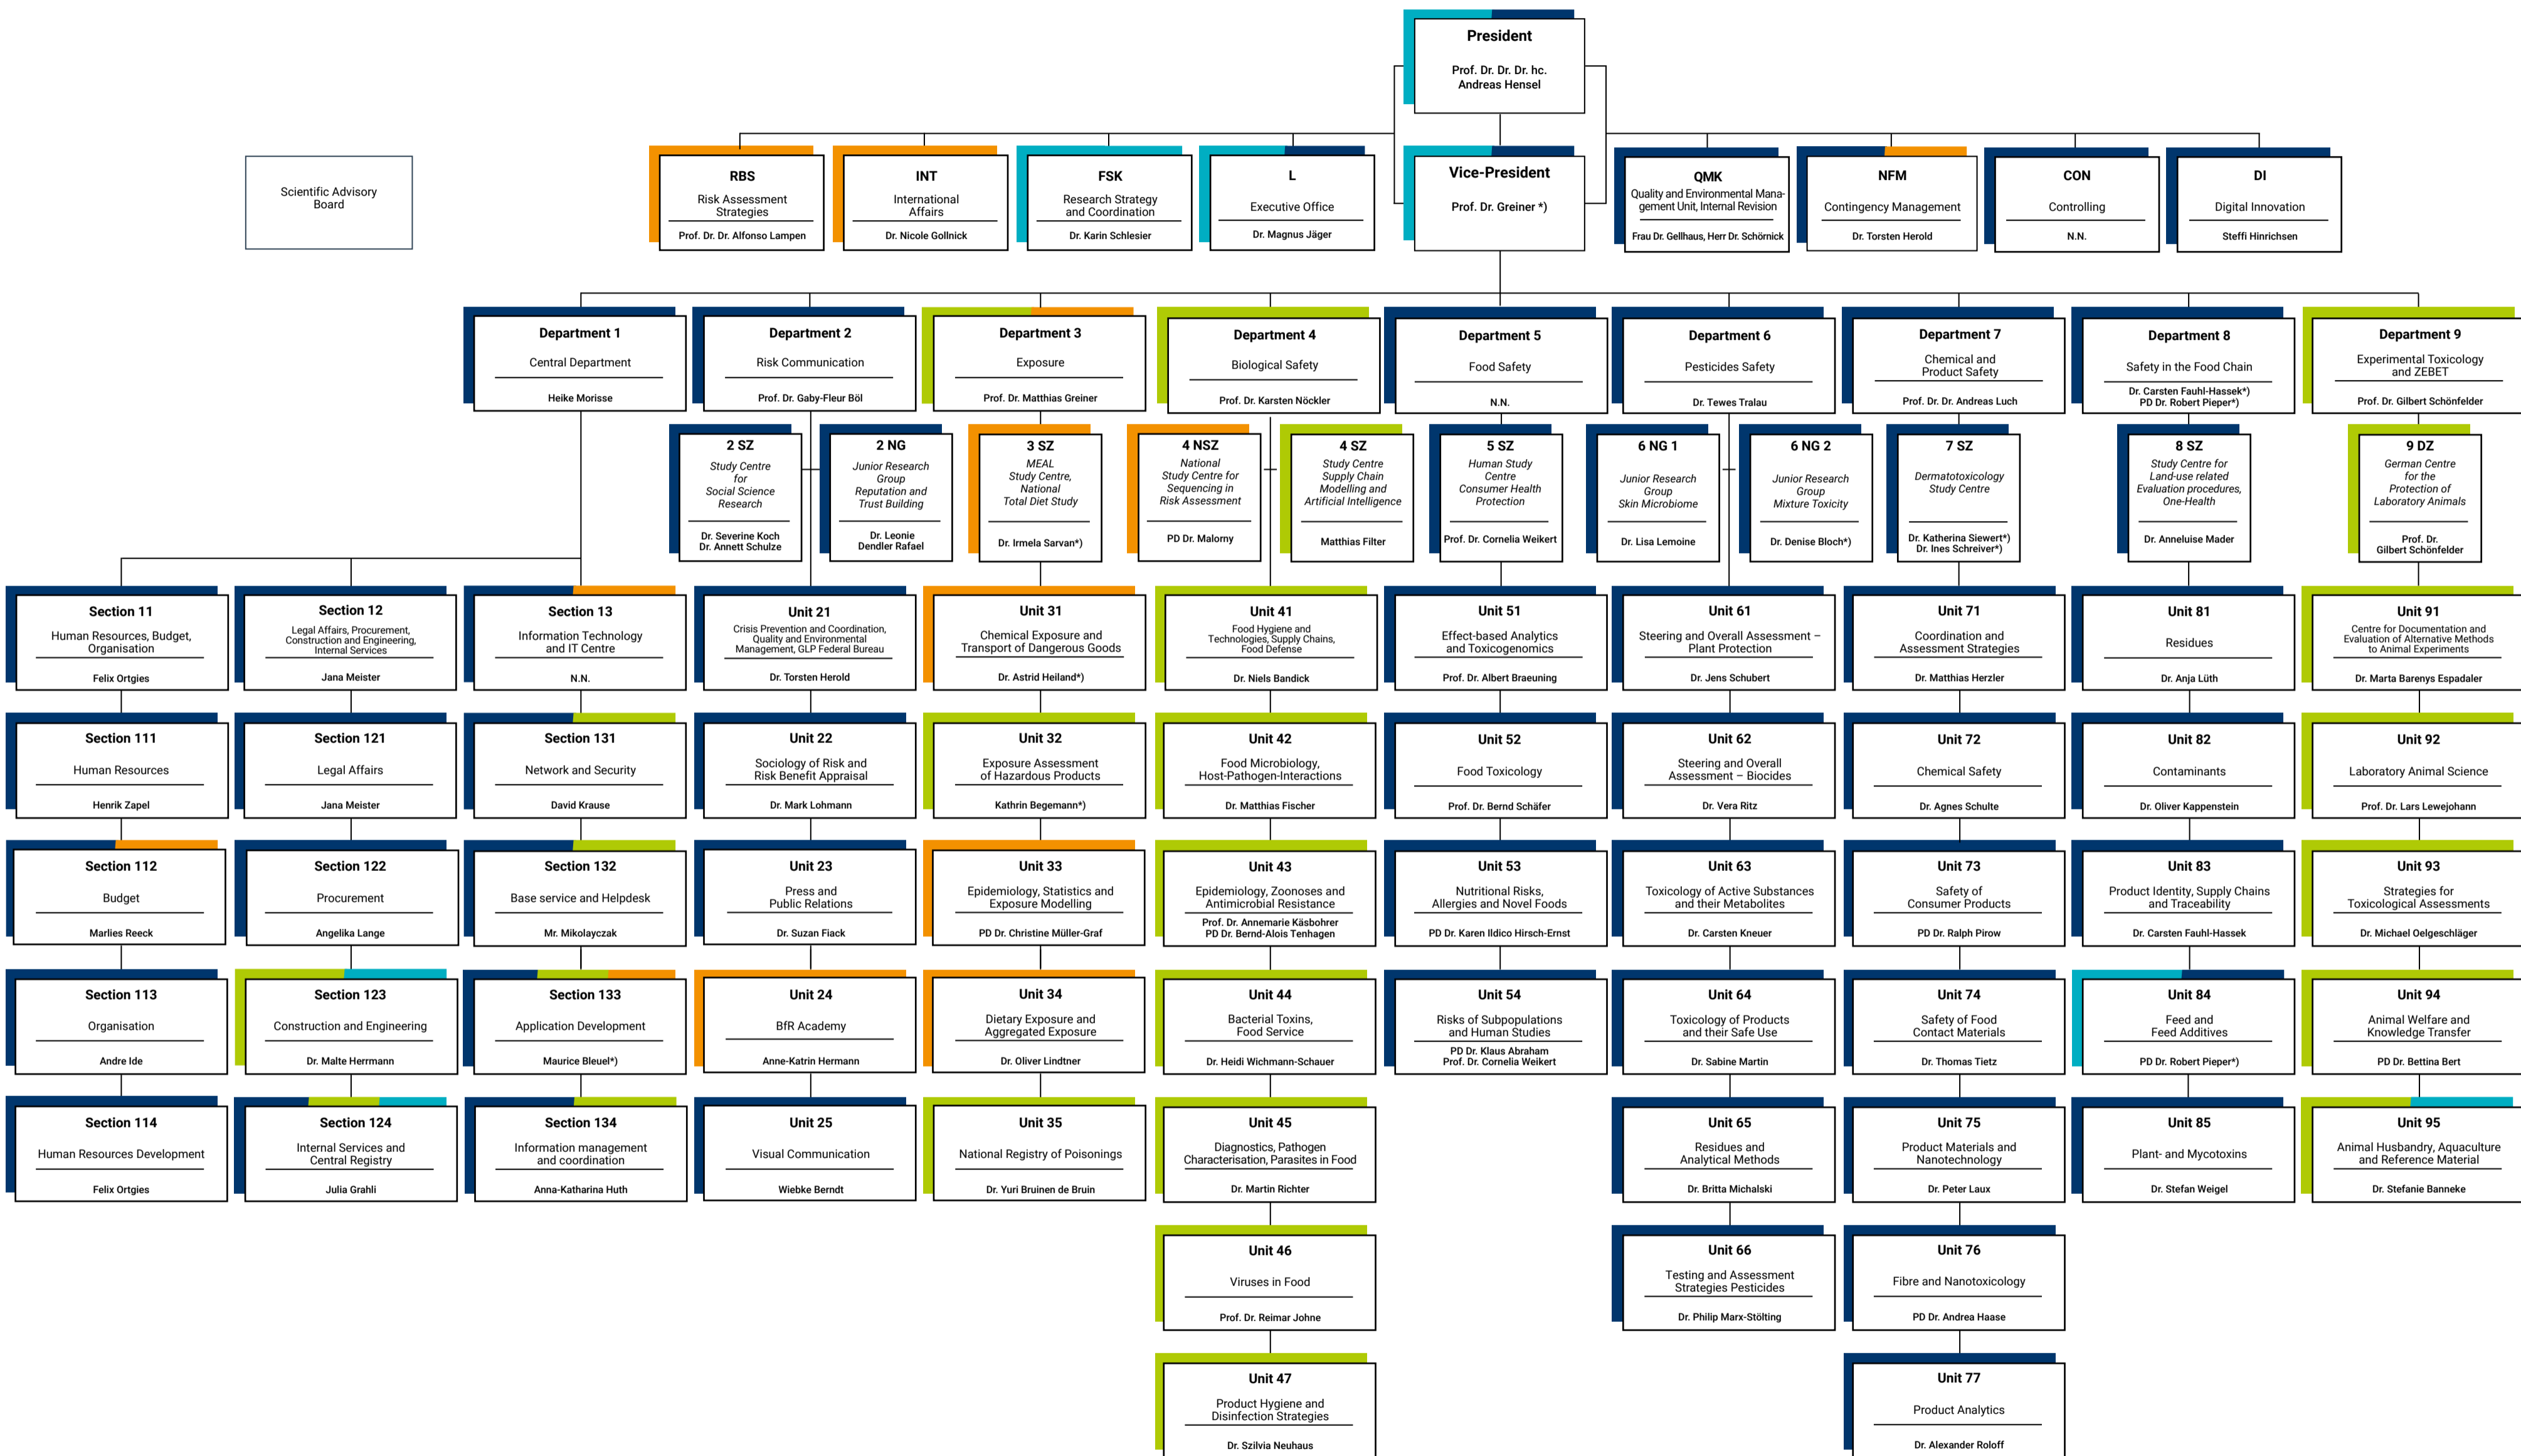

Organisation Chart and Locations German Federal Institute for Risk Assessment (BfR)

*) Temporary appointment or entrusted with the performance of tasks
) Reporting

Locations

- Berlin Jungfernheide**
Max-Dohrn-Straße 8–10
10589 Berlin
GERMANY
Phone +49 30 18412-0
Fax +49 30 18412-99099
- Berlin Marienfelde**
Diedersdorfer Weg 1
12277 Berlin
GERMANY
Phone +49 30 18412-0
Fax +49 30 18412-99099
- Berlin Alt-Marienfelde**
Alt-Marienfelde 17–21
12277 Berlin
GERMANY
Phone +49 30 18412-0
Fax +49 30 18412-99099
- Berlin Nahmitzer Damm**
Nahmitzer Damm 12
12277 Berlin
GERMANY
Phone +49 30 18412-0
Fax +49 30 18412-99099